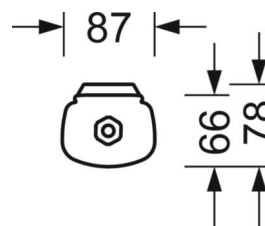

LIGHTING TECHNOLOGY

Placement	LED, Colour rendering/Light colour CRI ≥ 80 / 4000K
Colour tolerance (MacAdam)	5SDCM
Photobiological safety (Luminaire)	RG0
Nominal luminous flux	7571lm
LED service life	50000h L80/B10 (Tq 45°C)
Luminaire luminous efficiency	153lm/W
UGR lat./long.	26.1 / 23.9

MECHANICS

Housing colour	light grey
Dimensions (LxWxH/DxH)	1500mm x 87mm x 66mm
Weight (net)	1.8kg
Cable entry KE	at the end
Type of installation	Ceiling-mounted single installation, Pendant individual mounting, Wall mounting, Pendulum mounting rail assembly on chain, Ceiling-mounted mounting rail installation

DEEP-LINK

<https://www.regiolux.de/en/article/50115024100>

Reference	LED 7600lm 840
ηLB	100 %
Φ ↓/↑	92 % / 8 %
UGR lat./long.	26.1 / 23.9

Dimensions

L	1500 mm	Length
B	87 mm	Width
H	66 mm	Height
A1	900 mm	Mounting distance single mounting
A3	675 mm	Mounting distance between luminaires in a light run arrangement
X	0 mm	Distance cable infeed to the center of the luminaire on the X-axis
Y	750 mm	Distance cable infeed to the center of the luminaire on the Y-axis