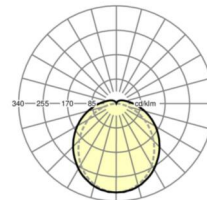

LIGHTING TECHNOLOGY

Placement	LED, Colour rendering/Light colour CRI ≥ 80 / 4000K
Colour tolerance (MacAdam)	5SDCM
Photobiological safety (Luminaire)	RG0
Nominal luminous flux	7571lm
LED service life	50000h L80/B10 (Tq 45°C)
Luminaire luminous efficiency	153lm/W
UGR lat./long.	26.1 / 23.9

DEEP-LINK

<https://www.regiolux.de/en/article/50115024100>

Reference	LED 7600lm 840
ηLB	100 %
Φ ↓/↑	92 % / 8 %
UGR lat./long.	26.1 / 23.9

Dimensions

L	1500 mm	Length
B	87 mm	Width
H	66 mm	Height
A1	900 mm	Mounting distance single mounting
A3	675 mm	Mounting distance between luminaires in a light run arrangement
X	0 mm	Distance cable infeed to the center of the luminaire on the X-axis
Y	750 mm	Distance cable infeed to the center of the luminaire on the Y-axis